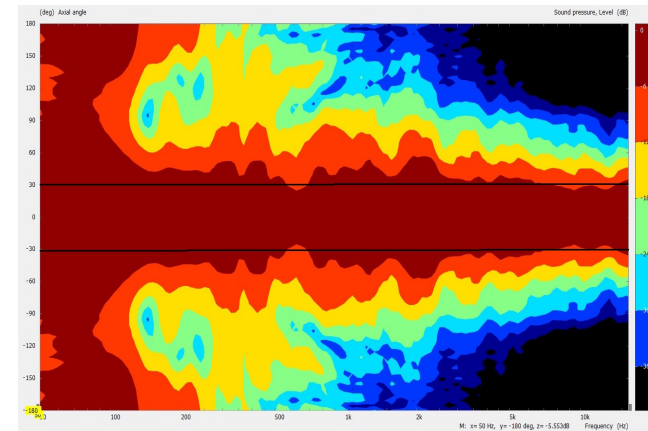

# TRINITYBLACK

Pattern Control

60°

90°

120°