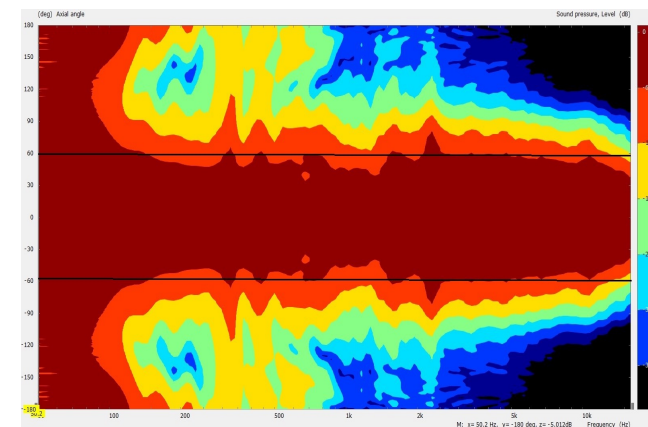

# TRINITYBLACK

Pattern Control

60°

90°

120°