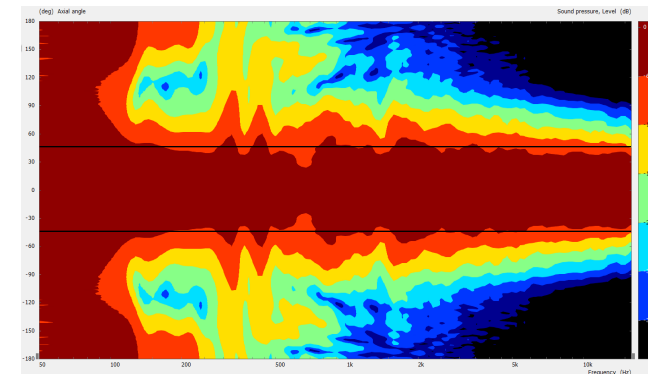

# TRINITYBLACK

Pattern Control

60°

90°

120°