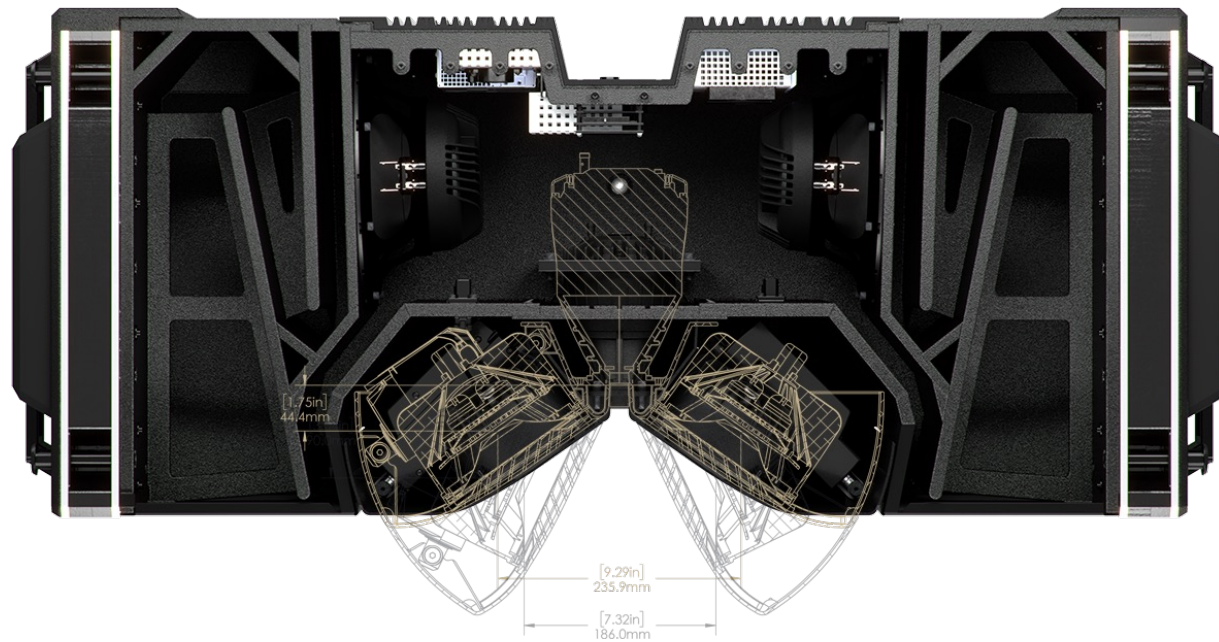

# TRINITYBLACK

Pattern Control

60°

90°

120°